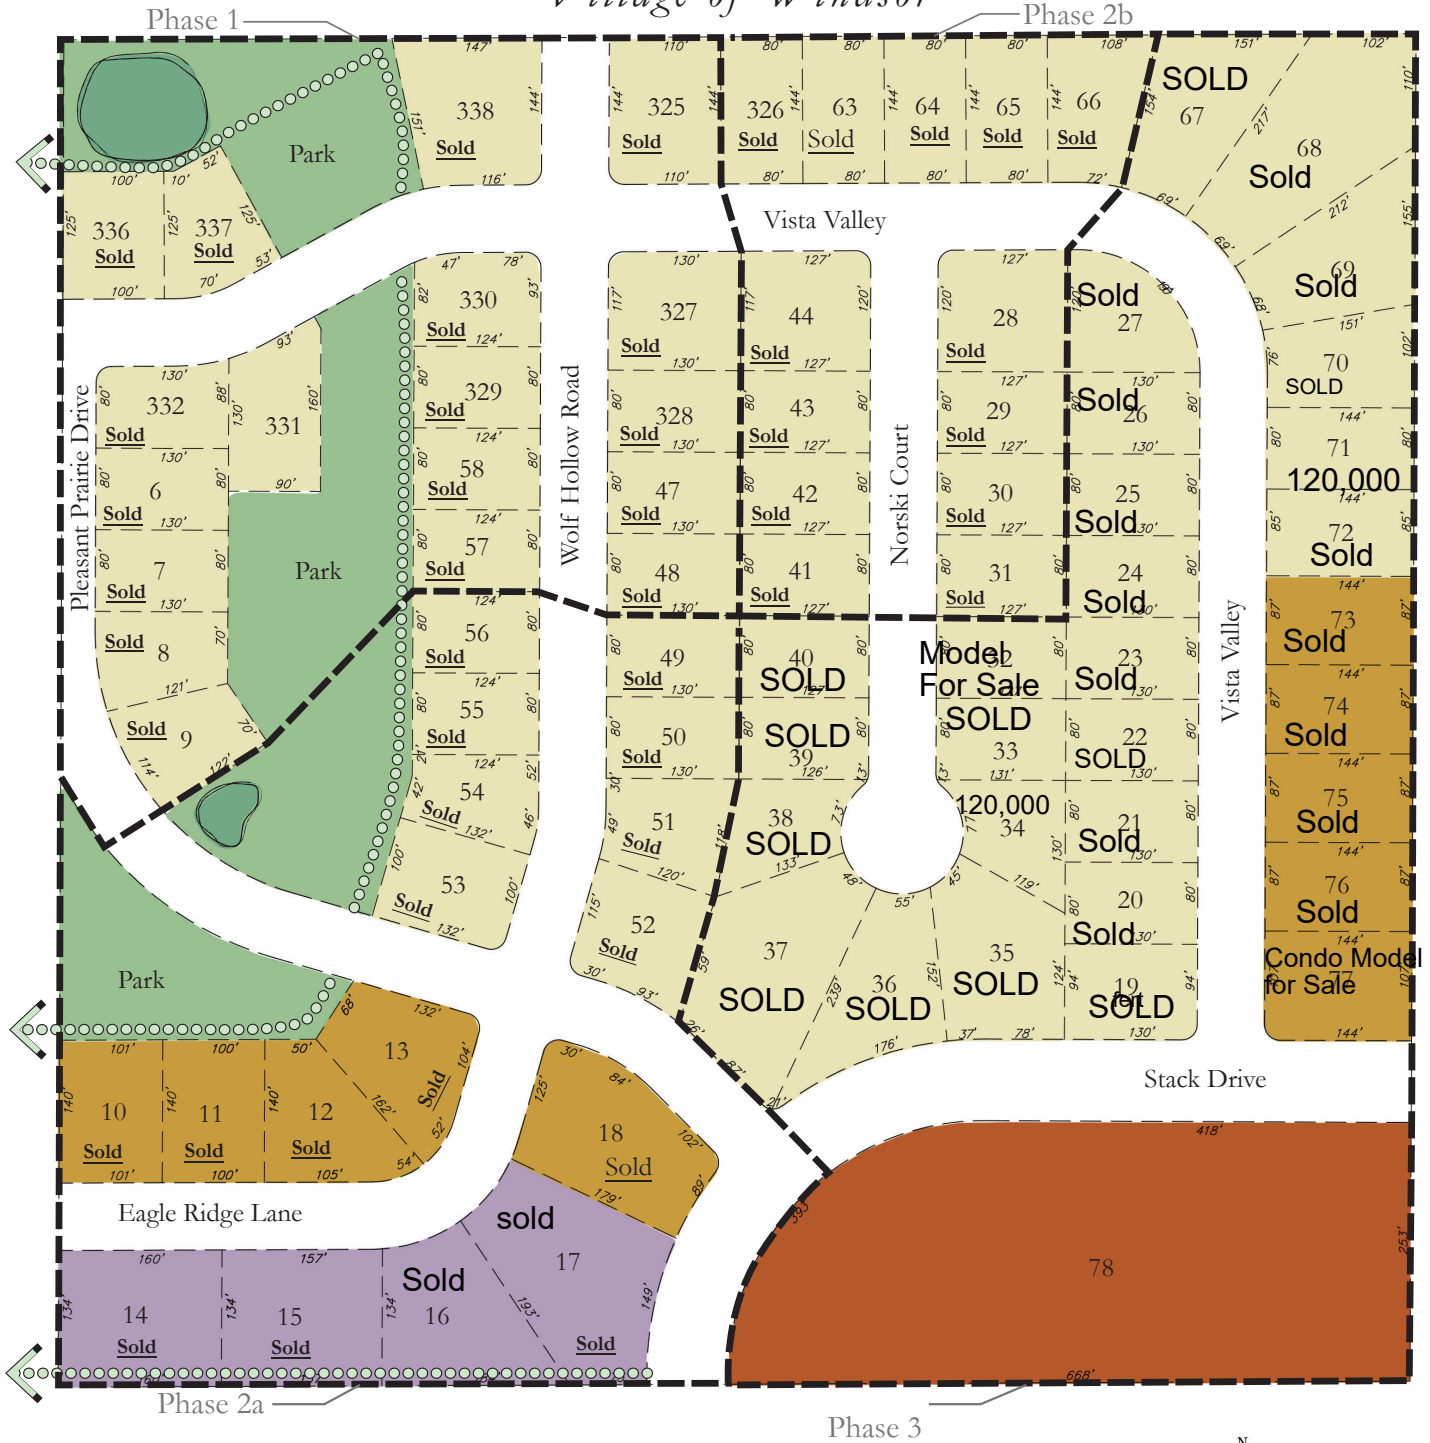

Pleasant Hill Estates

Phase 3 Available Now

Village of Windsor

KEY

- Single Family Lot
- Duplex Lot
- Four-plex Lot
- Multi-Family
- Bike Path

Directions: Hwy 51 North to Windsor Rd Exit
Head West onto Windsor Rd, Left
on Wolf Hollow Rd, Left on Vista
Valley